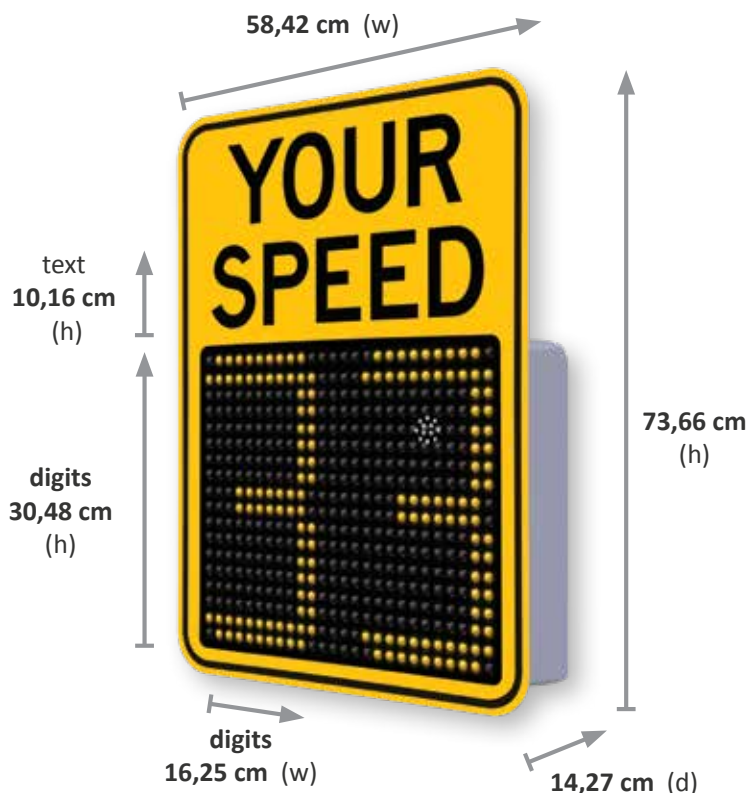

SafePace® Evolution 12FM

The SafePace Evolution 12FM variable message sign is a compact, portable solution offering adjustable driver-responsive messages.

The compact yet robust Traffic Logix SafePace Evolution 12FM offers the flexible, customizable messaging options you'd expect from a larger sign. The sign includes a full matrix for text, graphics, or 12" speed display, including speed activated digit color changes and choice of messaging color. The Evolution 12FM sign is the sign with a small footprint yet wide range of messaging options.

Features
Compact design offers all the features and visibility you'd expect from a full size variable message sign.
Allows for animated text or graphics such as moving arrows or a scrolling message.
Universal Mounting: Optional mounting brackets let you use one sign at multiple locations with the turn of a key.
Dual-Color Display: Display color can be programmed to change based on driver speed.
Ultra-low power consumption including the most power-efficient radar technology available and optional solar power.
Includes integrated flashing speed violator strobe to alert speeding drivers.
Stealth Mode allows the sign to collect baseline traffic data while speed display appears blank to motorists.