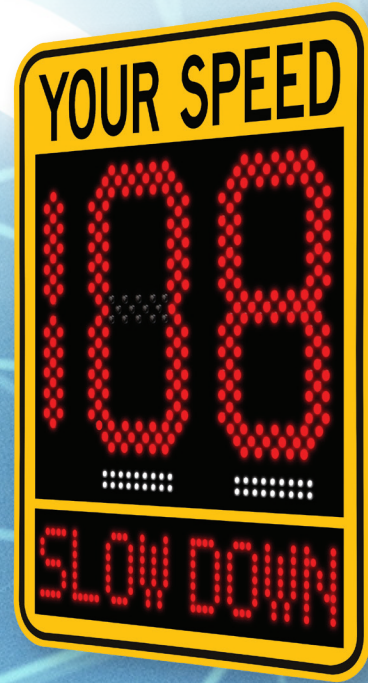

SafePace® Evolution 15

The Traffic Logix SafePace® Evolution 15 is the lightweight sign with full size impact.

The Traffic Logix SafePace 15 driver feedback sign is a portable, lightweight radar sign with full size 15" digits. A speed activated message to slow down alerts speeding drivers. Digits are dual color while messaging is available in a choice of red or amber. The Evolution 15 sign can be mounted at multiple locations with universal mounting options and can function autonomously for weeks at a time with optional battery power.

EV 15 Specifications

Digit Size	38.10 cm
Height	106.68 cm
Weight	12.70 Kg
24/7, 365 Scheduling	✓
Data Collection	✓
Solar Compatibility	✓
Battery Operated	✓
Universal Mounting	✓
Cloud Compatibility	✓
Trailer Compatibility	✓
Dolly Compatibility	✓
Hitch Compatibility	✓
Warranty	2 Years

Features

MUTCD compliant with static "YOUR SPEED" message and highly visible 15" LED digits that are visible from up to 600 ft away.

Dual Color Display: LED digit color can be programmed to change based on driver speed