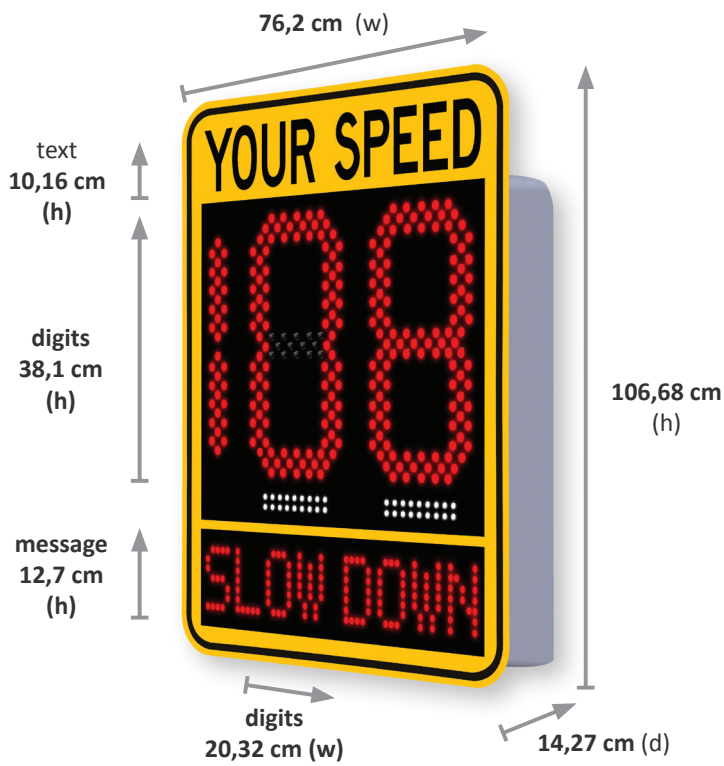

Feature	Specifications
Dimensions	
Digits	38.10 cm(h) x 20.32 cm(w)
LED Message Text	Letters 12.7 cm(h) spell "SLOW DOWN", 1line
Unit with "YOUR SPEED" sign mounted	Full size sign: 106.68 cm(h) x 76.20 cm(w) x 14.29 cm(d)
Sign Weight (includes "YOUR SPEED" sign (2 lbs) mounted)	
AC Powered	12.70 Kg
Battery Powered Model	12.70 Kg (not including batteries)
Solar powered model	12.70 Kg (does not include batteries, solar panel or bracket)
General Specifications	
Operating Temperatures F (C):	-40° (-40°) to 185° (85°)
3-Digit Speed Display with Slow Down message	Miles per hour (mph) 3-99. Kilometers per hour (km/h) 5-160.
Faceplate	High-Intensity prismatic reflective sheeting on "YOUR SPEED" signs with black colored text. MUTCD approved colors and format
Communications	Bluetooth, GSM/GPRS
Programming	SafePace® Pro management software SafePace® Cloud remote management 24/7 365 day unlimited programming and scheduling

Feature	Specifications
Power Options (Electrical Specifications)	
AC power input	100~240 V AC
DC power input	12 V DC
DC battery options	12V, 18Ah Lead acid batteries
Solar panel option	50W or 90W solar panel
Radar	
Internal Radar:	Doppler (FCC approved)
Model	DF 300
Radar RF out	5 mW maximum
Radar f-center	24.125 GHz center +/- 25 MHz
Pickup distance	Up to 366 m
Beam angle	24° (vertical) x 12° (horizontal)
Beam polarization	Linear
CE Mark (Radar)	Yes
Display	
LEDs	484
Digits (Amber)	224 LEDs: Color: Yellow (590 nm) Viewing angle at 50% IV: 30° Partial Flux (Brightness): 9000 – 22400 Ev,[lux]/LED
Digits (Red)	224 LEDs: Color: Red (633 nm) Viewing angle at 50% IV: 30° Partial Flux (Brightness): 7100 – 18000 Ev,[lux]/LED
Slow Down Message	227 LEDs: Color: Red 633 nm) Viewing angle at 50% IV: 30° Partial Flux (Brightness): 7100 – 18000 Ev,[lux]/LED
Speed Violator Strobes	36 LEDs: Color: White (2700 K – 6500 K) Viewing angle at 50% IV: 150° Luminous Flux: typically 33lm @ 4000 K Luminous Efficacy: typically 176 lm/W @4000 K
Ambient light sensor	1 sensor and automatic brightness adjustment
Enclosure	
Construction	Vandal resistant, lightweight polymer. Matte black front for reduced glare and maximum contrast. Light gray body to minimize heat absorption
Weatherproof Rating	Weatherproof, NEMA 3, IP55 level compliant. Non-sealed and ventilated
Warranty	
Sign	2 years
Batteries	1 year