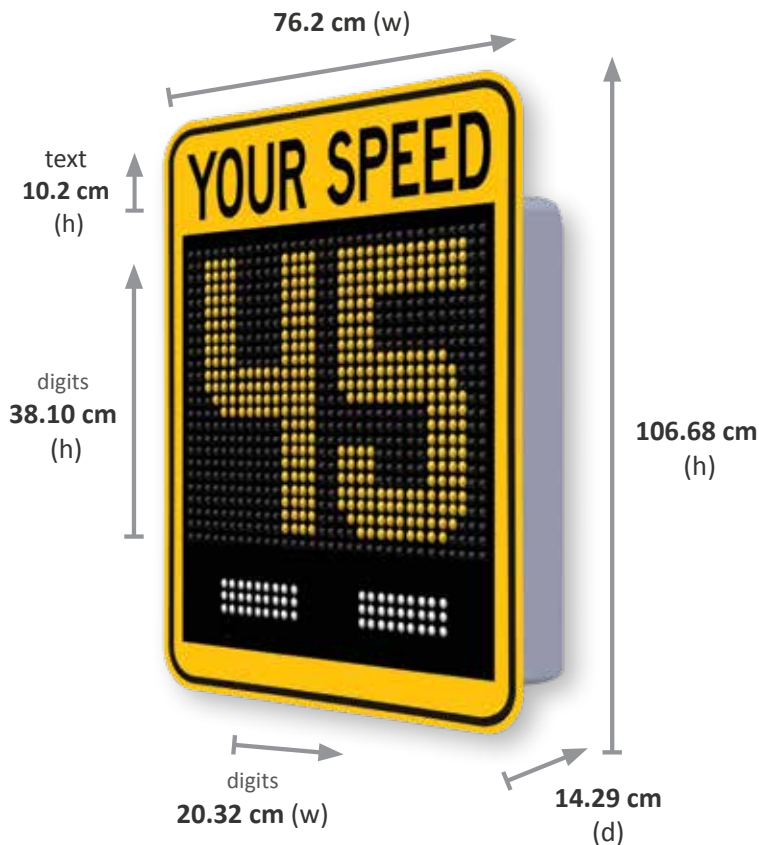

SafePace® Evolution 15FM

The Traffic Logix SafePace® Evolution 15FM variable message sign is a versatile display sign that allows you to customize messaging to each driver's behavior.

The versatile Evolution 15FM variable messaging sign offers the ability to display custom text, graphics, or speed display all on the compact, lightweight sign face. The flexible sign offers the ability to display either driver speed in full 15" digits with speed activated digit color changes or your choice of driver responsive text or graphics on the full matrix speed display sign.

Features
Compact design offers all the features and visibility you'd expect from a full size variable message sign.
Allows for animated text or graphics such as moving arrows or a scrolling message.
Includes integrated flashing speed violator strobe to alert speeding drivers.
Dual Color Display: LED digit color can be programmed to change based on driver speed
Ultra low power consumption including the most power-efficient radar technology available and optional solar power.
Stealth Mode allows the sign to collect baseline traffic data while speed display appears blank to motorists.
Universal Mounting: Optional mounting brackets let you use one sign at multiple locations with the turn of a key.