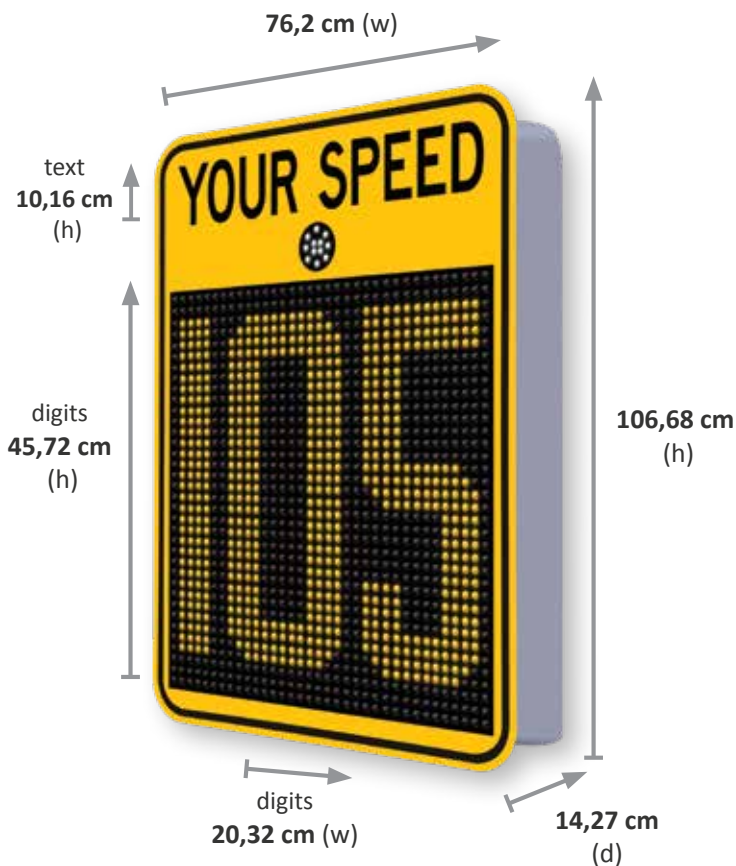

# SafePace<sup>®</sup> Evolution 18FM

**The Traffic Logix SafePace<sup>®</sup> Evolution 18 FM offers variable messaging with extra large 18" LED digits for even better visibility.**

The versatile Evolution 18FM variable messaging sign offers the ability to display custom text, graphics, or extra large 18" speed display for enhanced visibility from further distances. The flexible sign offers the ability to display either driver speed including speed activated digit color changes or your choice of driver responsive text or graphics on the full matrix speed display sign.

EV 18FM Specifications	
Digit Size	45.72 cm
Height	106.68 cm
Weight	12.70 Kg
24/7, 365 Scheduling	✓
Data Collection	✓
Solar Compatibility	✓
Battery Operated	✓
Custom Messaging	✓
Cloud Compatibility	✓
Trailer Compatibility	✓
Dolly Compatibility	✓
Hitch Compatibility	✓
Warranty	2 Years

Features
Compact design offers <b>all the features</b> and visibility you'd expect from a full size variable message sign.
Allows for <b>animated text or graphics</b> such as moving arrows or a scrolling message.
<b>Stealth Mode</b> allows the sign to collect baseline traffic data while speed display appears blank to motorists.
<b>Dual Color Display:</b> LED digit color can be programmed to change based on driver speed
<b>Ultra low power consumption</b> including the most power-efficient radar technology available and optional solar power.
Includes <b>integrated flashing speed violator strobe</b> to alert speeding drivers.
<b>Universal Mounting:</b> Optional mounting brackets let you use one sign at multiple locations with the turn of a key.